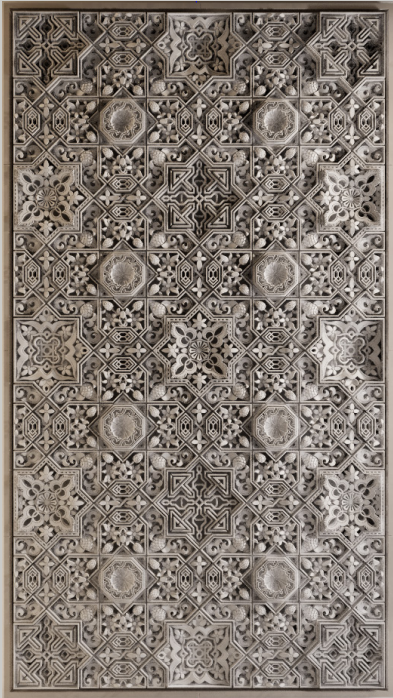

1565 x 1470

1565 x 1115

1565 x 940

ANDALUSIA

Andalusia

Discover unparalleled value with our Andalusia Collection, meticulously designed for interior designers and decorators seeking to infuse spaces with cultural richness and modern elegance. This collection captures the essence of Andalusian heritage, characterized by intricate Moorish patterns and dynamic architectural influences. Each wall sculpture is a masterpiece of craftsmanship, offering customization options to seamlessly integrate with diverse interior design palettes, enhancing the aesthetic appeal of residential and commercial spaces alike.

Colors

Ash Blue

Beige

Black

Earth Brown

Grey

Light Pink

Light Khaki

Lilac

Olive Green

Sage Green

Purple

Yellow

Sizes

All the dimensions are in millimeters.

380 x 380

1110 x 620

865 x 380

865 x 620

620 x 1110

1110 x 865

1350 x 865

865 x 1110

865 x 1350