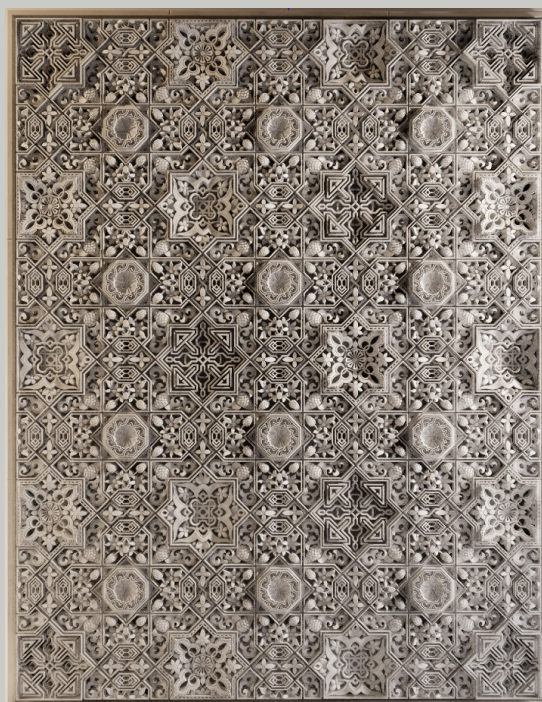

ALHAMBRA

Alhambra

The "Alhambra" series of wall sculptures is a luxurious collection that captures the timeless beauty and intricate details of the artwork from the Alhambra Palace. Each piece is a perfect reproduction of the exquisite designs found in this historic architectural masterpiece, showcasing the rich heritage of Spain's art history. These sculptures are available in a variety of colors, allowing for a personalized touch that complements any interior decor. Every artwork in the "Alhambra" series is meticulously crafted, offering a stunning blend of traditional artistry and modern craftsmanship. Perfect for adding a touch of elegance and cultural significance to any space, these wall sculptures are a testament to the enduring beauty of the Alhambra's artistic legacy.

Lilac

Olive Green

Sage Green

Purple

Yellow

Sizes

All the dimensions are in millimeters.

380 x 380

1110 x 620

865 x 380

865 x 620

620 x 1110

1110 x 865

1350 x 865

865 x 1110

865 x 1350