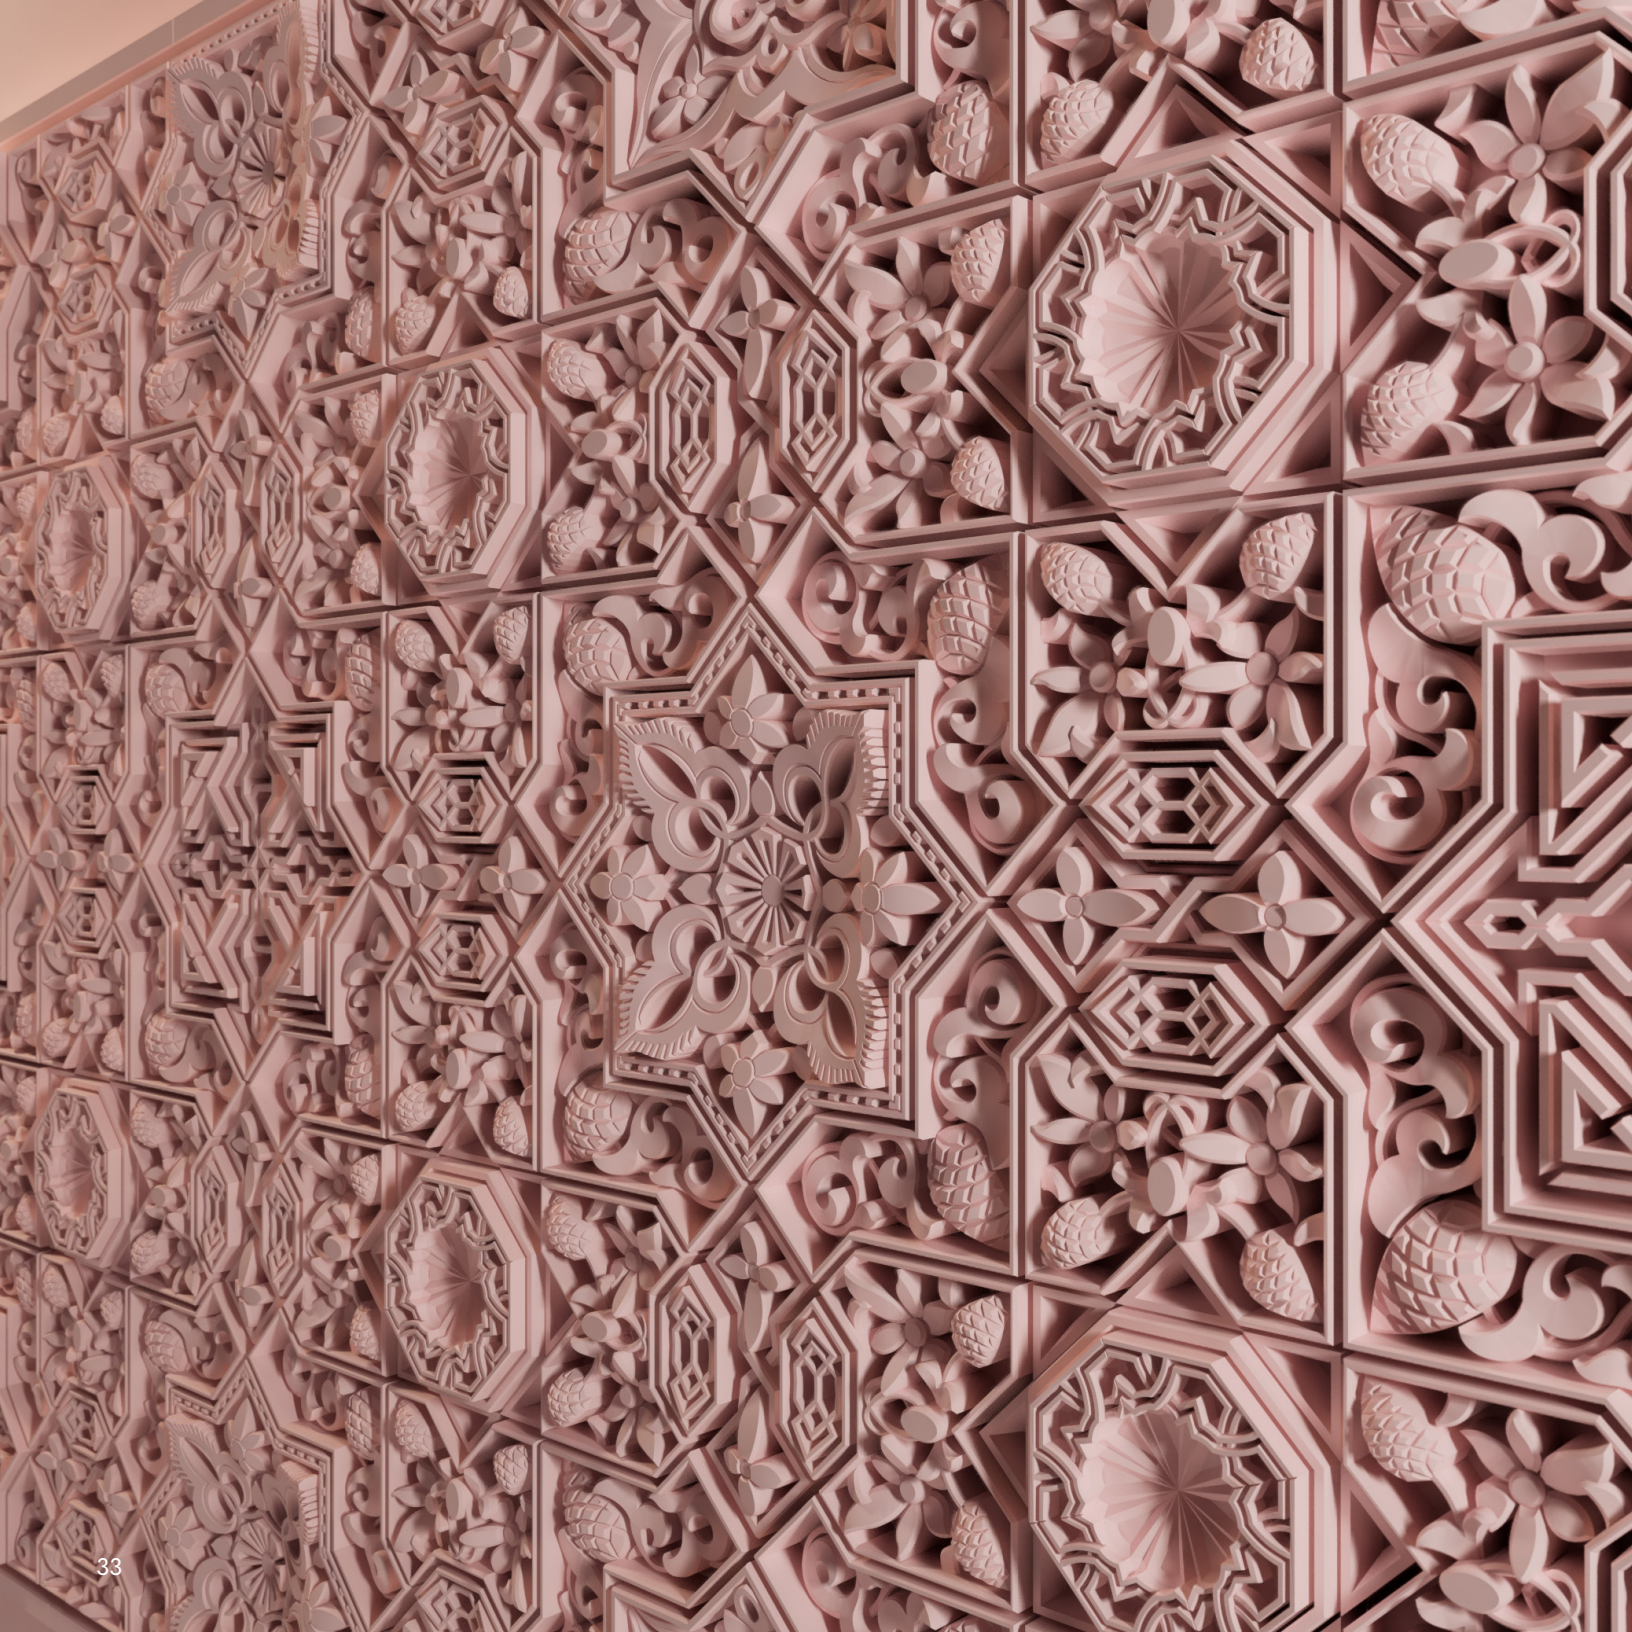

ALHAMBRA

Alhambra

The "Alhambra" series of wall sculptures is a luxurious collection that captures the timeless beauty and intricate details of the artwork from the Alhambra Palace. Each piece is a perfect reproduction of the exquisite designs found in this historic architectural masterpiece, showcasing the rich heritage of Spain's art history. These sculptures are available in a variety of colors, allowing for a personalized touch that complements any interior decor. Every artwork in the "Alhambra" series is meticulously crafted, offering a stunning blend of traditional artistry and modern craftsmanship. Perfect for adding a touch of elegance and cultural significance to any space, these wall sculptures are a testament to the enduring beauty of the Alhambra's artistic legacy.

1565 x 1470

1565 x 1115

1565 x 940

ANDALUSIA

Andalusia

Discover unparalleled value with our Andalusia Collection, meticulously designed for interior designers and decorators seeking to infuse spaces with cultural richness and modern elegance. This collection captures the essence of Andalusian heritage, characterized by intricate Moorish patterns and dynamic architectural influences. Each wall sculpture is a masterpiece of craftsmanship, offering customization options to seamlessly integrate with diverse interior design palettes, enhancing the aesthetic appeal of residential and commercial spaces alike.

Imagine transforming a mundane wall into a breathtaking focal point with our art pieces that serve not just as decor, but as conversation starters and symbols of sophisticated taste. Elevate your projects by incorporating the timeless elegance of Andalusia, offering clients a unique blend of styles that resonate on emotional and aesthetic levels. This collection promises not only to beautify spaces but to enrich them with stories of culture, making interior designs memorable and inspiring.