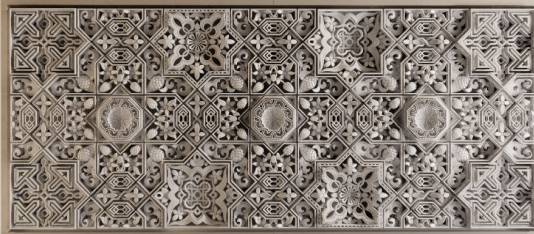

ALHAMBRA

Alhambra

The "Alhambra" series of wall sculptures is a luxurious collection that captures the timeless beauty and intricate details of the artwork from the Alhambra Palace. Each piece is a perfect reproduction of the exquisite designs found in this historic architectural masterpiece, showcasing the rich heritage of Spain's art history. These sculptures are available in a variety of colors, allowing for a personalized touch that complements any interior decor. Every artwork in the "Alhambra" series is meticulously crafted, offering a stunning blend of traditional artistry and modern craftsmanship. Perfect for adding a touch of elegance and cultural significance to any space, these wall sculptures are a testament to the enduring beauty of the Alhambra's artistic legacy.

Lilac

Olive Green

Sage Green

Purple

Yellow

Sizes

All the dimensions are in millimeters.

380 x 380

1110 x 620

865 x 380

865 x 620

620 x 1110

1110 x 865

1350 x 865

865 x 1110

865 x 1350