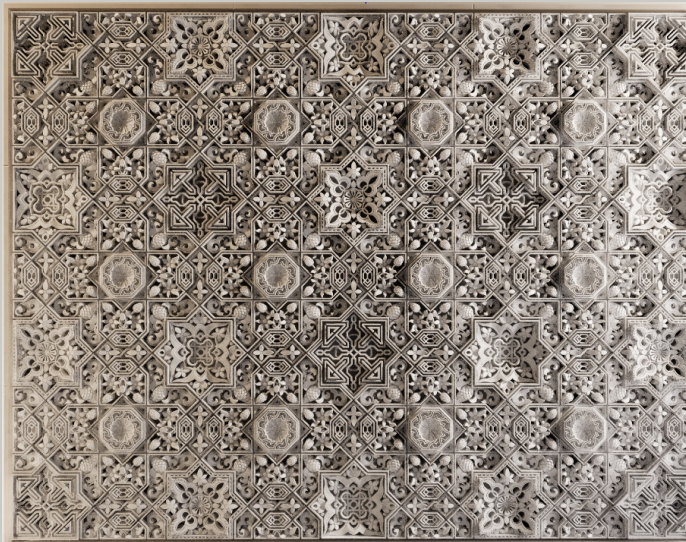

ALHAMBRA

Alhambra

The "Alhambra" series of wall sculptures is a luxurious collection that captures the timeless beauty and intricate details of the artwork from the Alhambra Palace. Each piece is a perfect reproduction of the exquisite designs found in this historic architectural masterpiece, showcasing the rich heritage of Spain's art history. These sculptures are available in a variety of colors, allowing for a personalized touch that complements any interior decor. Every artwork in the "Alhambra" series is meticulously crafted, offering a stunning blend of traditional artistry and modern craftsmanship. Perfect for adding a touch of elegance and cultural significance to any space, these wall sculptures are a testament to the enduring beauty of the Alhambra's artistic legacy.

Lilac

Olive Green

Sage Green

Purple

Yellow

Sizes

All the dimensions are in millimeters.

380 x 380

1110 x 620

865 x 380

865 x 620

620 x 1110

1110 x 865

1350 x 865

865 x 1110

865 x 1350