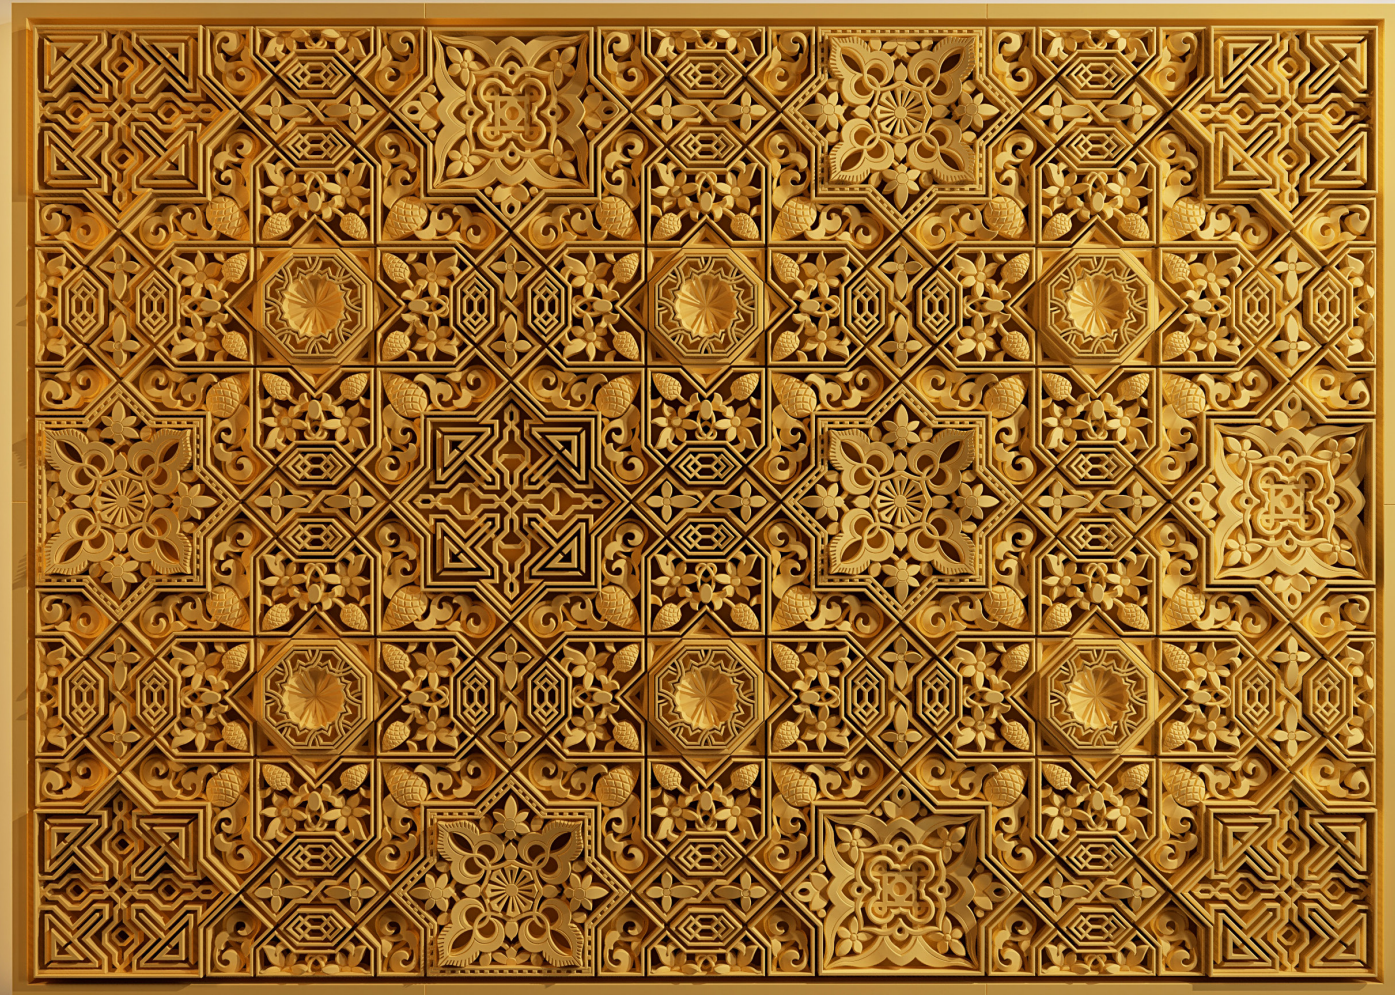

ALHAMBRA

Alhambra

The "Alhambra" series of wall sculptures is a luxurious collection that captures the timeless beauty and intricate details of the artwork from the Alhambra Palace. Each piece is a perfect reproduction of the exquisite designs found in this historic architectural masterpiece, showcasing the rich heritage of Spain's art history. These sculptures are available in a variety of colors, allowing for a personalized touch that complements any interior decor. Every artwork in the "Alhambra" series is meticulously crafted, offering a stunning blend of traditional artistry and modern craftsmanship. Perfect for adding a touch of elegance and cultural significance to any space, these wall sculptures are a testament to the enduring beauty of the Alhambra's artistic legacy.

1565 x 1470

1565 x 1115

1565 x 940

ANDALUSIA

Andalusia

Discover unparalleled value with our Andalusia Collection, meticulously designed for interior designers and decorators seeking to infuse spaces with cultural richness and modern elegance. This collection captures the essence of Andalusian heritage, characterized by intricate Moorish patterns and dynamic architectural influences. Each wall sculpture is a masterpiece of craftsmanship, offering customization options to seamlessly integrate with diverse interior design palettes, enhancing the aesthetic appeal of residential and commercial spaces alike.

Imagine transforming a mundane wall into a breathtaking focal point with our art pieces that serve not just as decor, but as conversation starters and symbols of sophisticated taste. Elevate your projects by incorporating the timeless elegance of Andalusia, offering clients a unique blend of styles that resonate on emotional and aesthetic levels. This collection promises not only to beautify spaces but to enrich them with stories of culture, making interior designs memorable and inspiring.

Colors

Ash Blue

Beige

Black

Earth Brown

Grey

Light Pink

Light Khaki