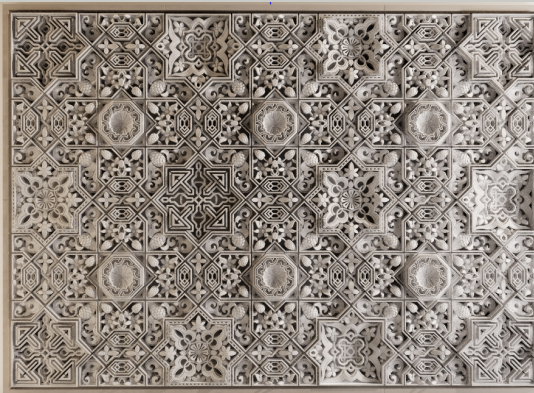

ALHAMBRA

Alhambra

The "Alhambra" series of wall sculptures is a luxurious collection that captures the timeless beauty and intricate details of the artwork from the Alhambra Palace. Each piece is a perfect reproduction of the exquisite designs found in this historic architectural masterpiece, showcasing the rich heritage of Spain's art history. These sculptures are available in a variety of colors, allowing for a personalized touch that complements any interior decor. Every artwork in the "Alhambra" series is meticulously crafted, offering a stunning blend of traditional artistry and modern craftsmanship. Perfect for adding a touch of elegance and cultural significance to any space, these wall sculptures are a testament to the enduring beauty of the Alhambra's artistic legacy.

Colors

Ash Blue

Beige

Black

Earth Brown

Grey

Light Pink

Light Khaki

Lilac

Olive Green

Sage Green

Purple

Yellow

Sizes

All the dimensions are in millimeters.

380 x 380

1110 x 620

865 x 380

865 x 620

620 x 1110

1110 x 865

1350 x 865

865 x 1110

865 x 1350