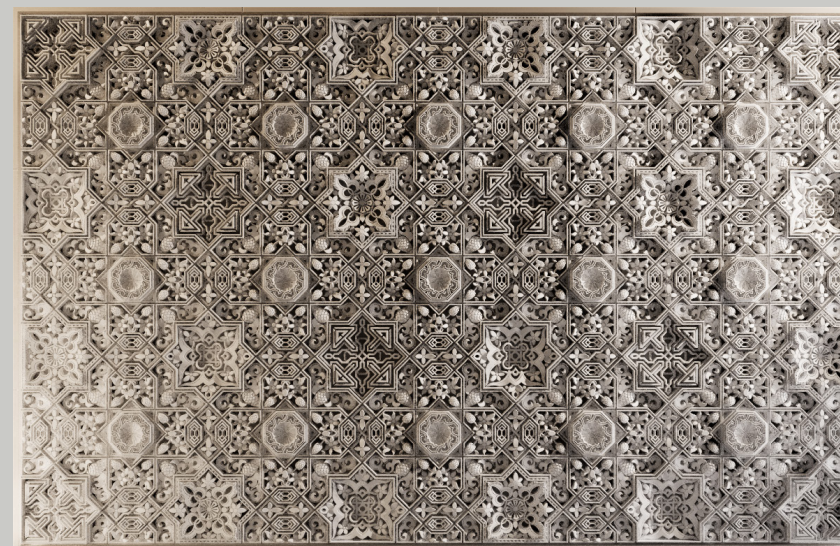

ALHAMBRA

Alhambra

The "Alhambra" series of wall sculptures is a luxurious collection that captures the timeless beauty and intricate details of the artwork from the Alhambra Palace. Each piece is a perfect reproduction of the exquisite designs found in this historic architectural masterpiece, showcasing the rich heritage of Spain's art history. These sculptures are available in a variety of colors, allowing for a personalized touch that complements any interior decor. Every artwork in the "Alhambra" series is meticulously crafted, offering a stunning blend of traditional artistry and modern craftsmanship. Perfect for adding a touch of elegance and cultural significance to any space, these wall sculptures are a testament to the enduring beauty of the Alhambra's artistic legacy.

Lilac

Olive Green

Sage Green

Purple

Yellow

Sizes

All the dimensions are in millimeters.

380 x 380

1110 x 620

865 x 380

865 x 620

620 x 1110

1110 x 865

1350 x 865

865 x 1110

865 x 1350