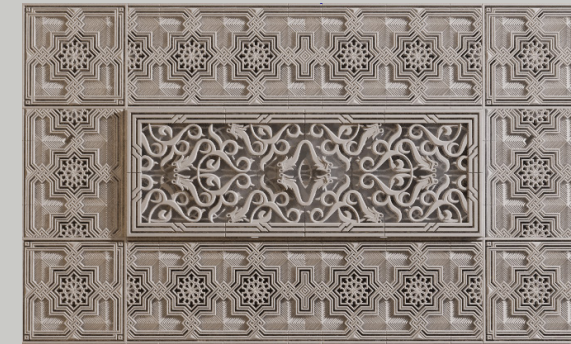

ALHAMBRA

Alhambra

The "Alhambra" series of wall sculptures is a luxurious collection that captures the timeless beauty and intricate details of the artwork from the Alhambra Palace. Each piece is a perfect reproduction of the exquisite designs found in this historic architectural masterpiece, showcasing the rich heritage of Spain's art history. These sculptures are available in a variety of colors, allowing for a personalized touch that complements any interior decor. Every artwork in the "Alhambra" series is meticulously crafted, offering a stunning blend of traditional artistry and modern craftsmanship. Perfect for adding a touch of elegance and cultural significance to any space, these wall sculptures are a testament to the enduring beauty of the Alhambra's artistic legacy.

Lilac

Olive Green

Sage Green

Purple

Yellow

Sizes

All the dimensions are in millimeters.

1565 x 1825

1565 x 1470

1565 x 1115

1565 x 940

ANDALUSIA

Andalusia

Discover unparalleled value with our Andalusia Collection, meticulously designed for interior designers and decorators seeking to infuse spaces with cultural richness and modern elegance. This collection captures the essence of Andalusian heritage, characterized by intricate Moorish patterns and dynamic architectural influences. Each wall sculpture is a masterpiece of craftsmanship, offering customization options to seamlessly integrate with diverse interior design palettes, enhancing the aesthetic appeal of residential and commercial spaces alike.