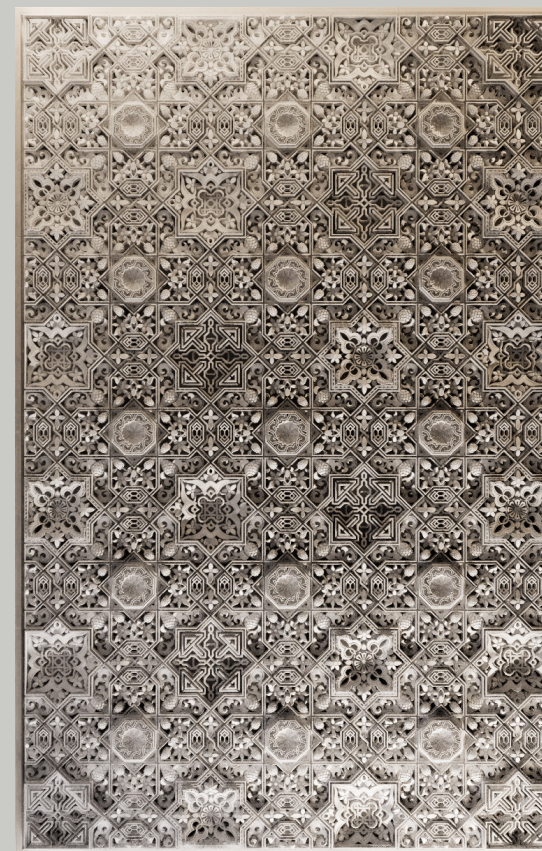

ALHAMBRA

Alhambra

The "Alhambra" series of wall sculptures is a luxurious collection that captures the timeless beauty and intricate details of the artwork from the Alhambra Palace. Each piece is a perfect reproduction of the exquisite designs found in this historic architectural masterpiece, showcasing the rich heritage of Spain's art history. These sculptures are available in a variety of colors, allowing for a personalized touch that complements any interior decor. Every artwork in the "Alhambra" series is meticulously crafted, offering a stunning blend of traditional artistry and modern craftsmanship. Perfect for adding a touch of elegance and cultural significance to any space, these wall sculptures are a testament to the enduring beauty of the Alhambra's artistic legacy.

Colors

Ash Blue

Beige

Black

Earth Brown

Grey

Light Pink

Light Khaki

Lilac

Olive Green

Sage Green

Purple

Yellow

Sizes

All the dimensions are in millimeters.

380 x 380

1110 x 620

865 x 380

865 x 620

620 x 1110

1110 x 865

1350 x 865

865 x 1110

865 x 1350