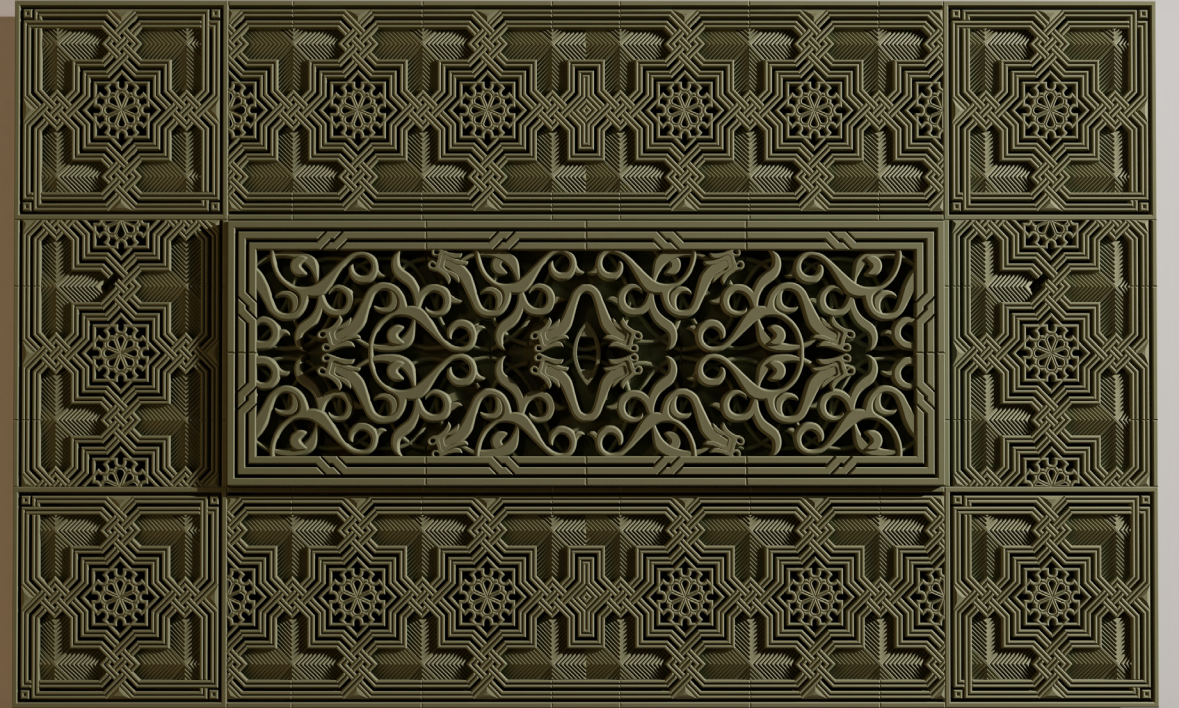

ALHAMBRA

Alhambra

The "Alhambra" series of wall sculptures is a luxurious collection that captures the timeless beauty and intricate details of the artwork from the Alhambra Palace. Each piece is a perfect reproduction of the exquisite designs found in this historic architectural masterpiece, showcasing the rich heritage of Spain's art history. These sculptures are available in a variety of colors, allowing for a personalized touch that complements any interior decor. Every artwork in the "Alhambra" series is meticulously crafted, offering a stunning blend of traditional artistry and modern craftsmanship. Perfect for adding a touch of elegance and cultural significance to any space, these wall sculptures are a testament to the enduring beauty of the Alhambra's artistic legacy.

Enigma wall sculptures + Pink + White

Enigma wall sculptures in Monotone (White)

LIVING ROOM - Enigma wall sculpture in Beige + Brown

Note:

The colors provided are for preliminary reference purposes only. Please consult the color swatch card for definitive selection. All the materials are available only in Matte finish. Color swatches card can be purchased from the website at a very nominal price.

Colors

Ash Blue

Beige

Black

Earth Brown

Grey

Light Pink

Light Khaki