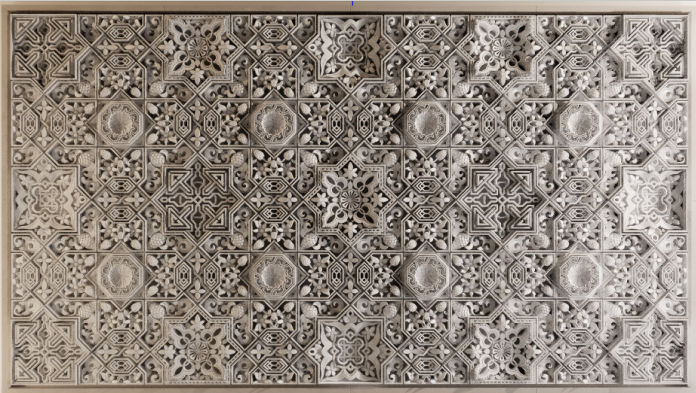

ALHAMBRA

Alhambra

The "Alhambra" series of wall sculptures is a luxurious collection that captures the timeless beauty and intricate details of the artwork from the Alhambra Palace. Each piece is a perfect reproduction of the exquisite designs found in this historic architectural masterpiece, showcasing the rich heritage of Spain's art history. These sculptures are available in a variety of colors, allowing for a personalized touch that complements any interior decor. Every artwork in the "Alhambra" series is meticulously crafted, offering a stunning blend of traditional artistry and modern craftsmanship. Perfect for adding a touch of elegance and cultural significance to any space, these wall sculptures are a testament to the enduring beauty of the Alhambra's artistic legacy.

Lilac

Olive Green

Sage Green

Purple

Yellow

Sizes

All the dimensions are in millimeters.

380 x 380

1110 x 620

865 x 380

865 x 620

620 x 1110

1110 x 865

1350 x 865

865 x 1110

865 x 1350