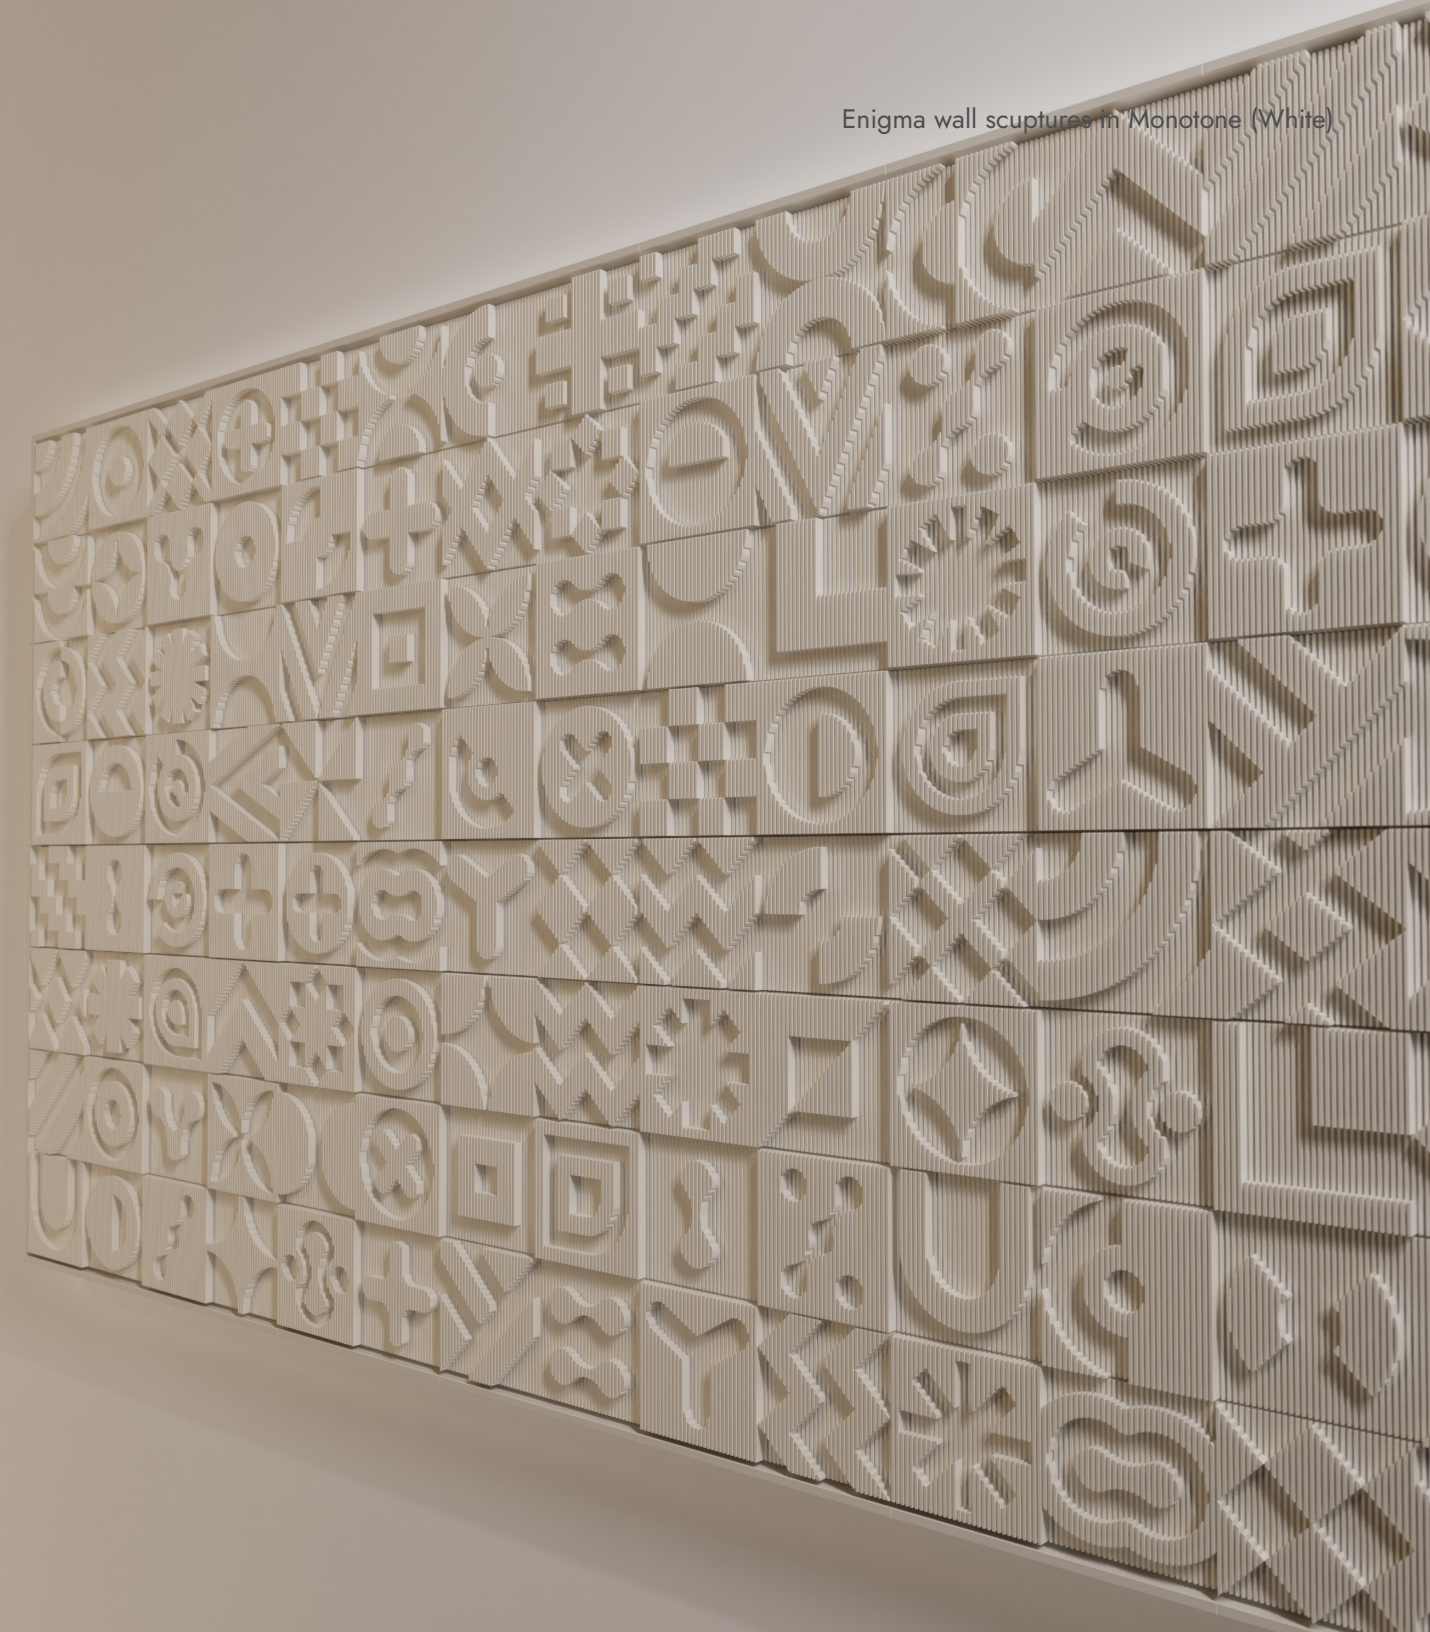

ENIGMA

Enigma

'Enigma' is a captivating series of modern artwork that challenges perception through clever optical illusions. Each piece in the collection features extruded forms derived from simple, contemporary shapes, creating a mesmerizing interplay of depth and dimension. The designs cleverly manipulate visual perspective, inviting viewers to engage with the art actively and discover new interpretations from different angles. A key feature of 'Enigma' is its size flexibility, allowing the artwork to be adapted to various spaces, from intimate home settings to expansive corporate environments. This versatility ensures that each installation can be tailored to its specific context, maximizing its visual impact. The collection is available in a diverse palette, ranging from bold, vibrant hues to subtle, monochromatic schemes. This color variety enables collectors to select pieces that complement their existing decor or make a striking statement as a focal point.

Enigma wall sculptures + Pink + White

Enigma wall sculptures in Monotone (White)

Color selection and ordering

Our esteemed Enigma design offers a sophisticated three-part color selection process, allowing you to personalize your product to your exact vision and requirement. This meticulous approach guarantees a final product that aligns perfectly with your aesthetic vision.