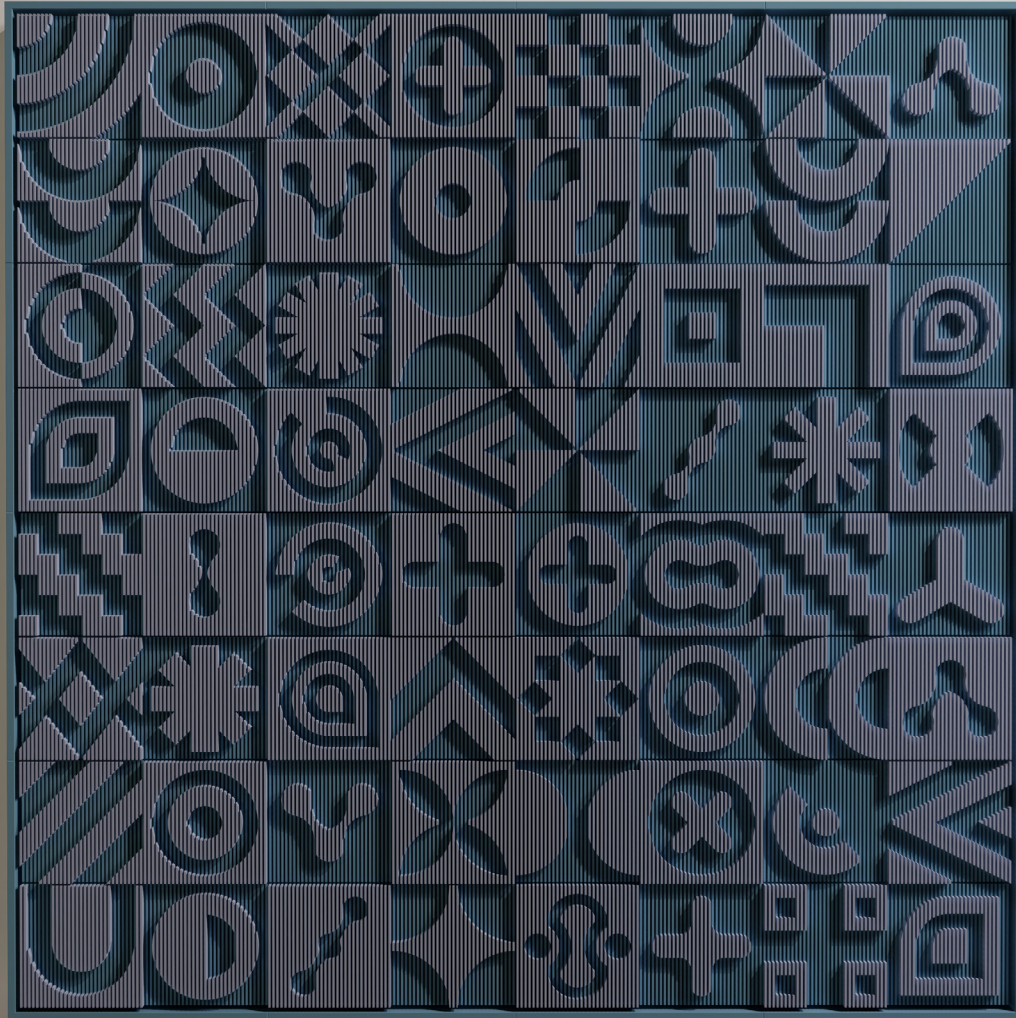

ENIGMA

Enigma

'Enigma' is a captivating series of modern artwork that challenges perception through clever optical illusions. Each piece in the collection features extruded forms derived from simple, contemporary shapes, creating a mesmerizing interplay of depth and dimension. The designs cleverly manipulate visual perspective, inviting viewers to engage with the art actively and discover new interpretations from different angles. A key feature of 'Enigma' is its size flexibility, allowing the artwork to be adapted to various spaces, from intimate home settings to expansive corporate environments. This versatility ensures that each installation can be tailored to its specific context, maximizing its visual impact. The collection is available in a diverse palette, ranging from bold, vibrant hues to subtle, monochromatic schemes. This color variety enables collectors to select pieces that complement their existing decor or make a striking statement as a focal point.

Enigma wall sculptures + Pink + White

Enigma wall sculptures in Monotone (White)

Color selection and ordering

Our esteemed Enigma design offers a sophisticated three-part color selection process, allowing you to personalize your product to your exact vision and requirement. This meticulous approach guarantees a final product that aligns perfectly with your aesthetic vision.