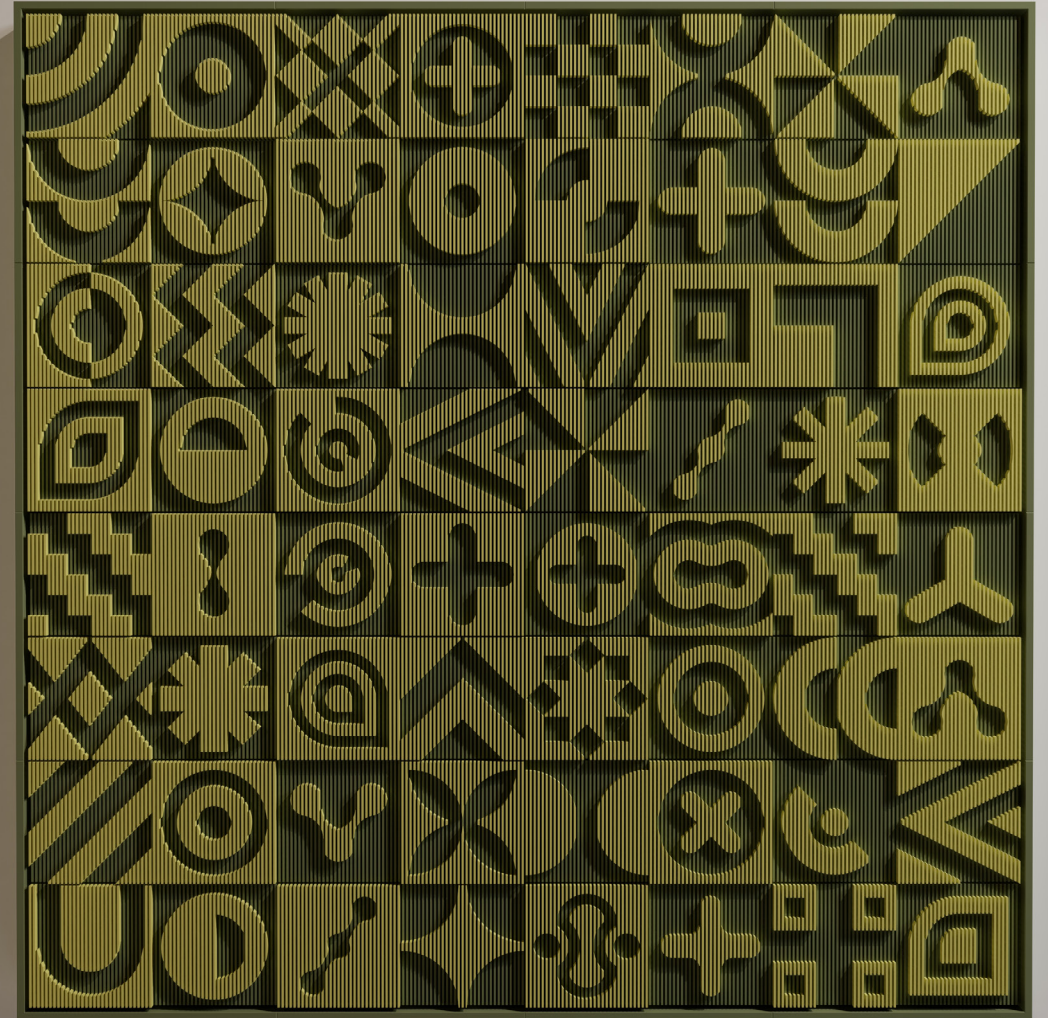

ENIGMA

Enigma

'Enigma' is a captivating series of modern artwork that challenges perception through clever optical illusions. Each piece in the collection features extruded forms derived from simple, contemporary shapes, creating a mesmerizing interplay of depth and dimension. The designs cleverly manipulate visual perspective, inviting viewers to engage with the art actively and discover new interpretations from different angles. A key feature of 'Enigma' is its size flexibility, allowing the artwork to be adapted to various spaces, from intimate home settings to expansive corporate environments. This versatility ensures that each installation can be tailored to its specific context, maximizing its visual impact. The collection is available in a diverse palette, ranging from bold, vibrant hues to subtle, monochromatic schemes. This color variety enables collectors to select pieces that complement their existing decor or make a striking statement as a focal point.

Enigma wall sculptures + Pink + White

Enigma wall sculptures in Monotone (White)

Color selection and ordering

Our esteemed Enigma design offers a sophisticated three-part color selection process, allowing you to personalize your product to your exact vision and requirement. This meticulous approach guarantees a final product that aligns perfectly with your aesthetic vision.