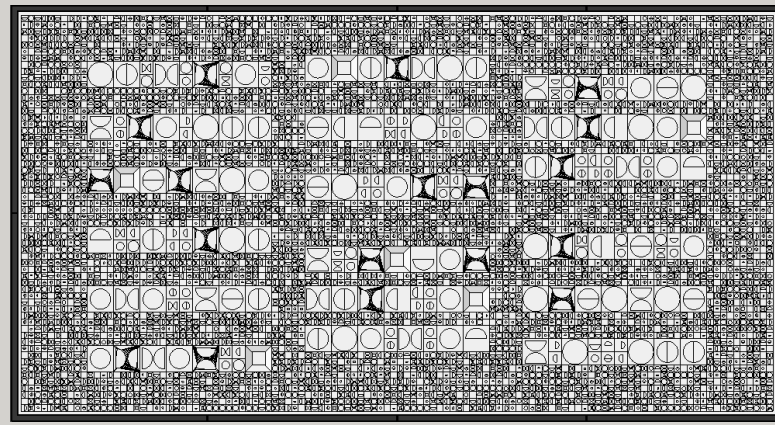

410 x 310

410 x 310

410 x 310

410 x 310

410 x 310

630 x 1170

1170 x 630

Bespoke sizes

For those seeking bespoke dimensions, our flexible system permits custom calculations. One may determine the desired size by adding multiples of 20 mm. This systematic approach to sizing ensures that each piece of wall art can be tailored to variable sizes, offering a perfect fit for any space while maintaining proportional integrity across all dimensions.