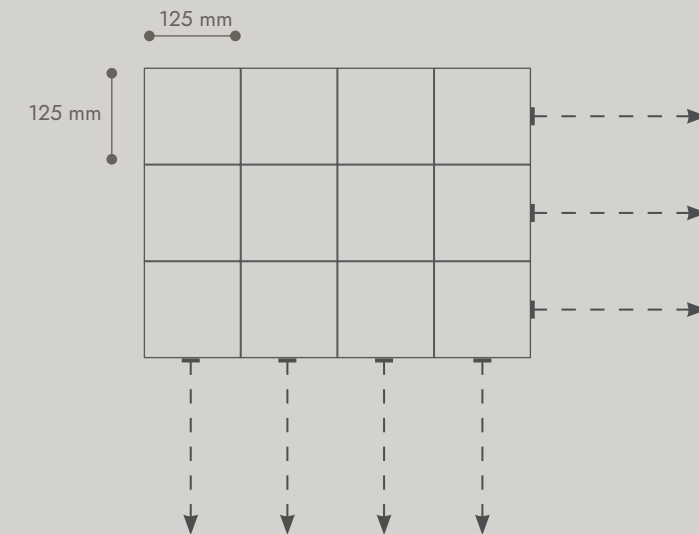

Bespoke sizes

For those seeking bespoke dimensions, our flexible system permits custom calculations. One may determine the desired size by adding multiples of 125 mm. This systematic approach to sizing ensures that each piece of wall art can be tailored to variable sizes, offering a perfect fit for any space while maintaining proportional integrity across all dimensions.

If the frame is required around the composition an additional 15 mm (Frame Thickness 10mm + shadow gap 5mm) can be added in all directions.

Each custom size project must be individually discussed. Please contact us using the email team@autanaart.com.