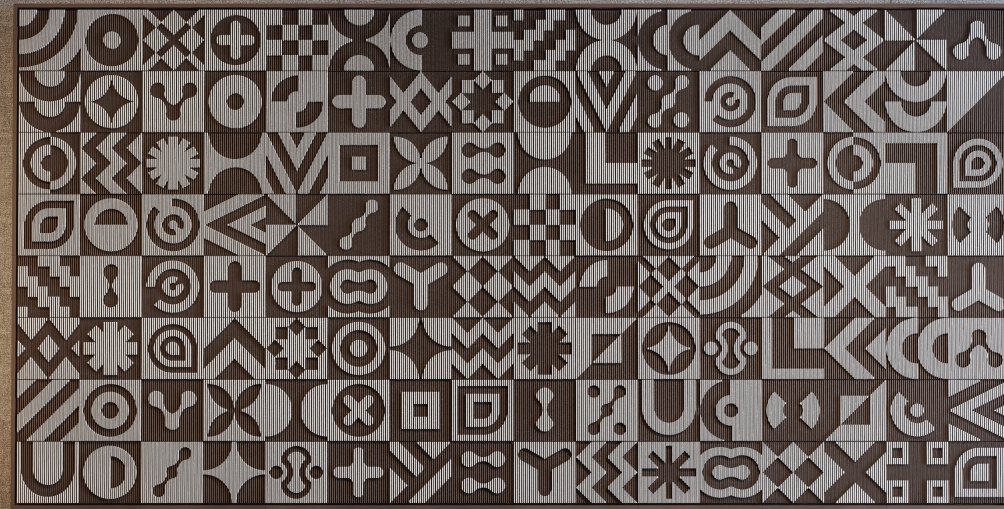

ENIGMA

Enigma

'Enigma' is a captivating series of modern artwork that challenges perception through clever optical illusions. Each piece in the collection features extruded forms derived from simple, contemporary shapes, creating a mesmerizing interplay of depth and dimension. The designs cleverly manipulate visual perspective, inviting viewers to engage with the art actively and discover new interpretations from different angles. A key feature of 'Enigma' is its size flexibility, allowing the artwork to be adapted to various spaces, from intimate home settings to expansive corporate environments. This versatility ensures that each installation can be tailored to its specific context, maximizing its visual impact. The collection is available in a diverse palette, ranging from bold, vibrant hues to subtle, monochromatic schemes. This color variety enables collectors to select pieces that complement their existing decor or make a striking statement as a focal point.

Enigma wall sculptures + Pink + White

Enigma wall sculptures in Monotone (White)

Color selection and ordering

Our esteemed Enigma design offers a sophisticated three-part color selection process, allowing you to personalize your product to your exact vision and requirement. This meticulous approach guarantees a final product that aligns perfectly with your aesthetic vision.