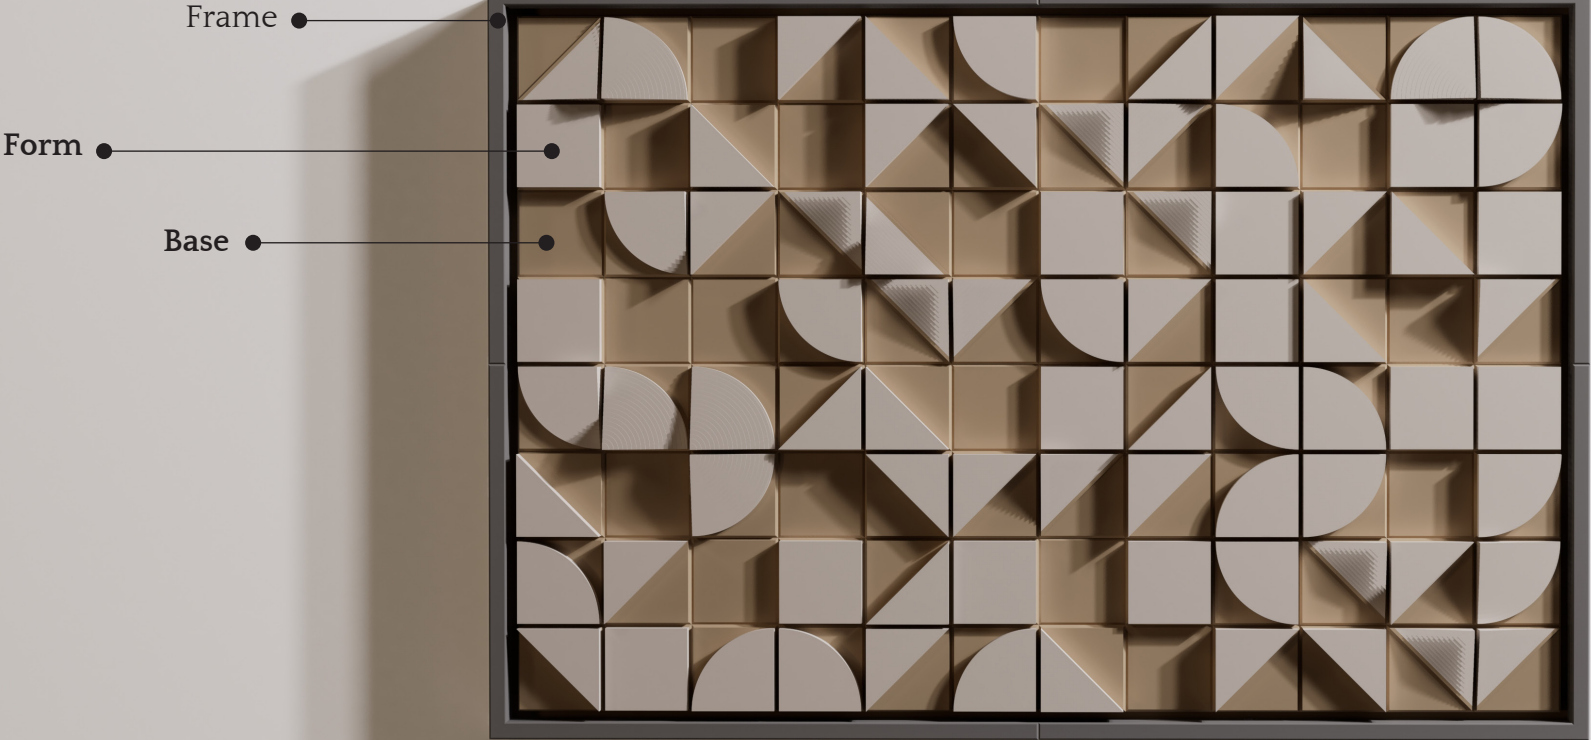

Color selection and ordering

The Eclipse collection features a sophisticated three-tier color customization system, allowing precise alignment with your design vision. This approach enables you to create bespoke artworks that seamlessly integrate with your curated interiors, underscoring our commitment to versatile, design-forward solutions that elevate your projects.

When placing your order, please specify your chosen color for each of the three components:

- I. Frame
  The outer structure that defines the product's silhouette.
- II. Form
  The primary visible surface or body of the design.
- III. Base
  The foundation or supporting element of the product.

Example A:
Form: White
Base: Beige
Frame: Grey

Example B:
Form: Blue
Base: Black
Frame: Blue

Example C:
Form: Black
Base: Black
Frame: Black

These examples showcase just a few of the many elegant combinations possible. We encourage you to explore our extensive color palette to create a truly unique and personalized Enigma design that reflects your individual style and complements your environment.