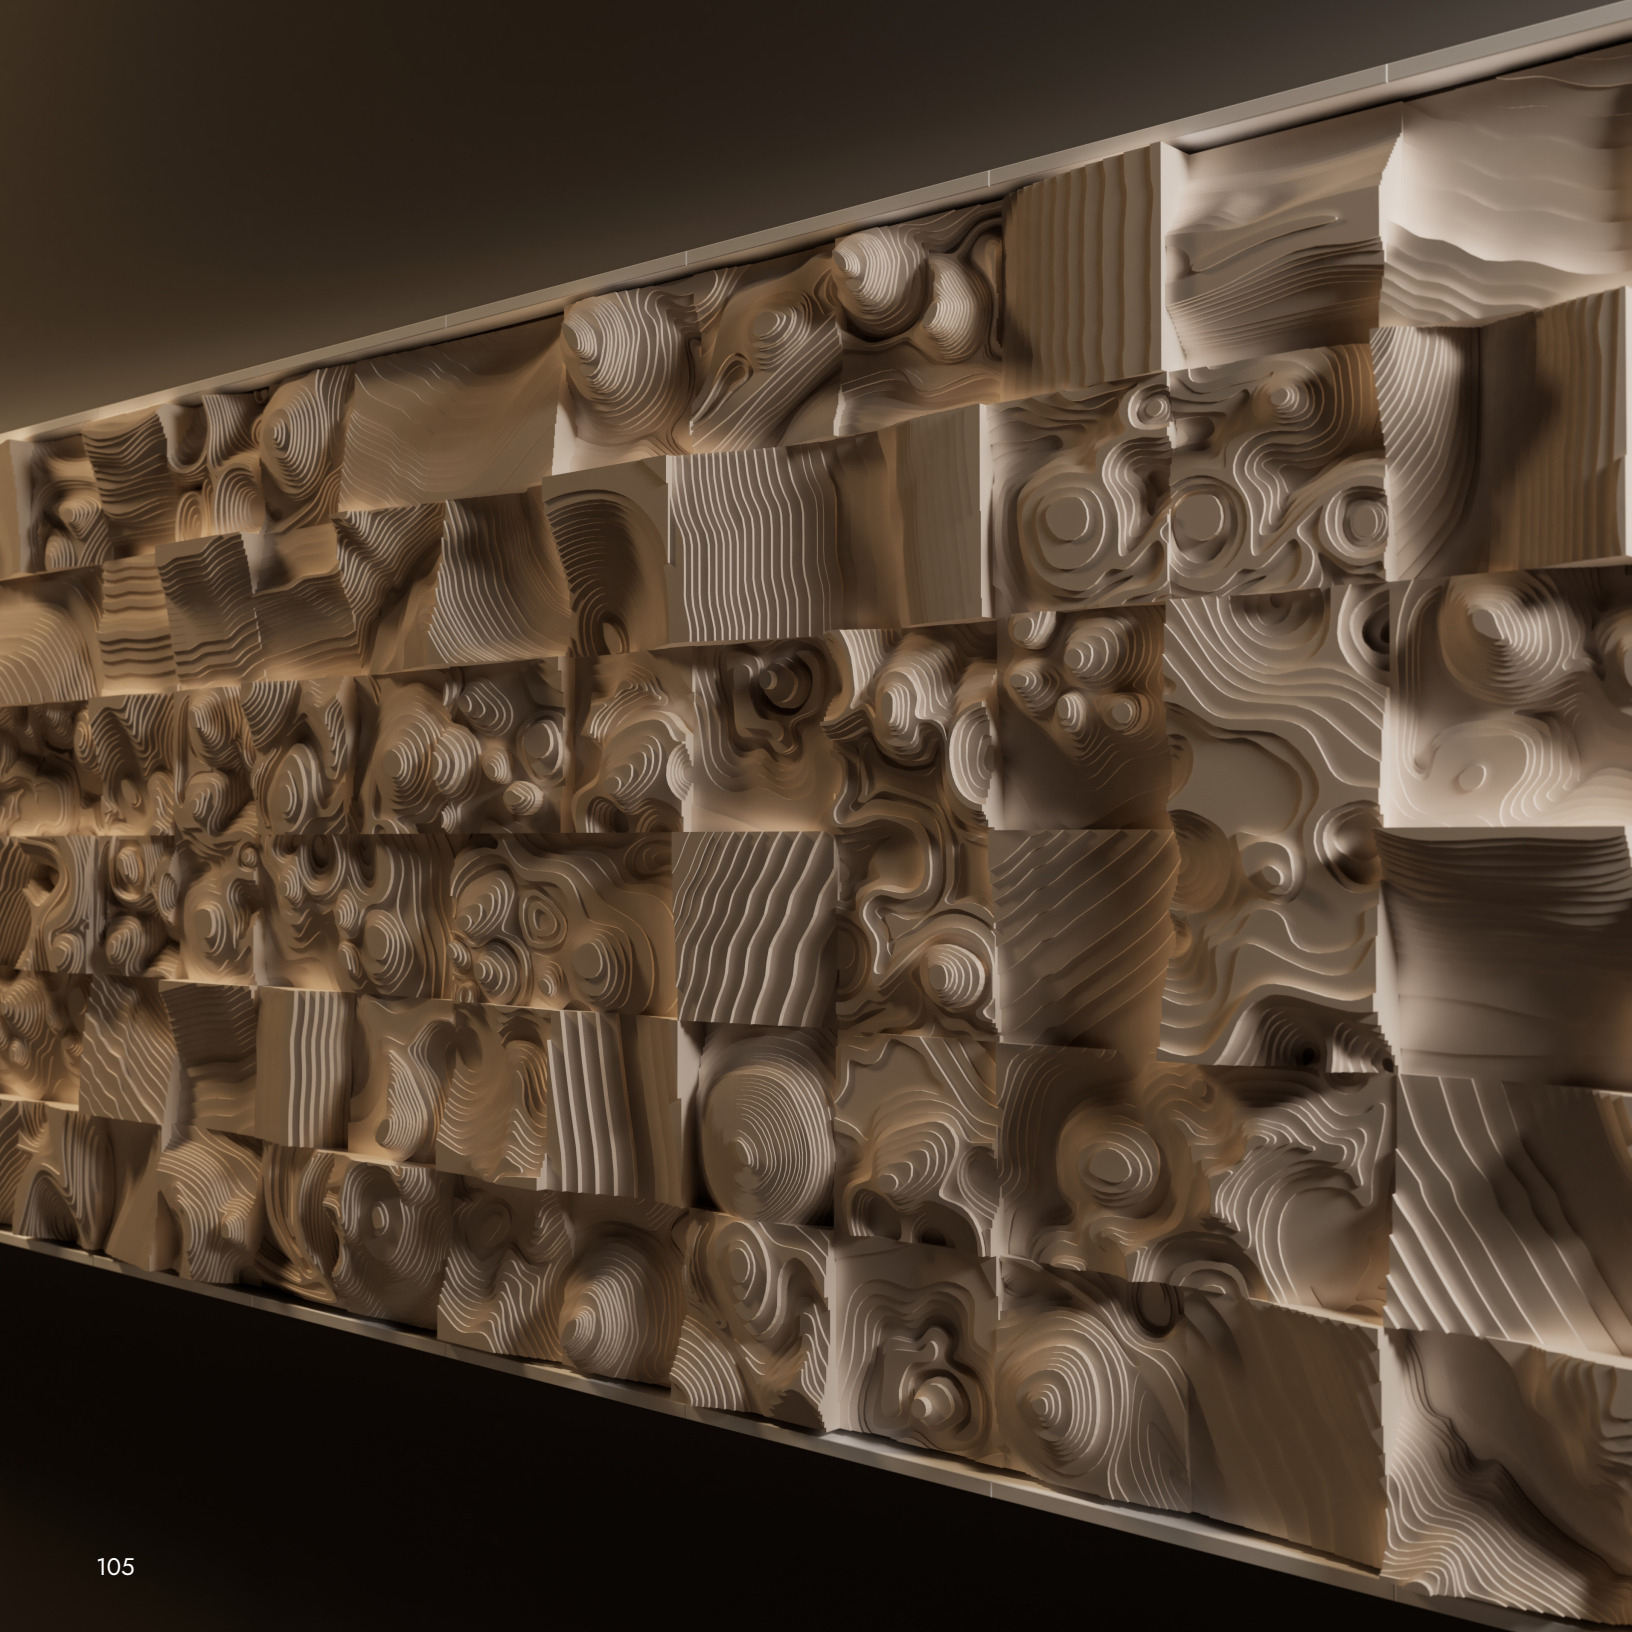

"Terra" is a **versatile addition to any interior space**, seamlessly complementing both modern and traditional styles. Whether placed in a minimalist living room or a rustic bedroom, these sculptures enhance the ambiance with their sophisticated presence. The collection's **boldness lies in its abstract representation of natural forms**, making a statement in any setting. Additionally, "Terra" offers customization options in both color and size, allowing for a **personalized touch that fits perfectly within any space**. This adaptability ensures that each piece not only stands out as a unique work of art but also harmonizes with the existing decor, making "Terra" a **perfect choice for discerning art enthusiasts**.