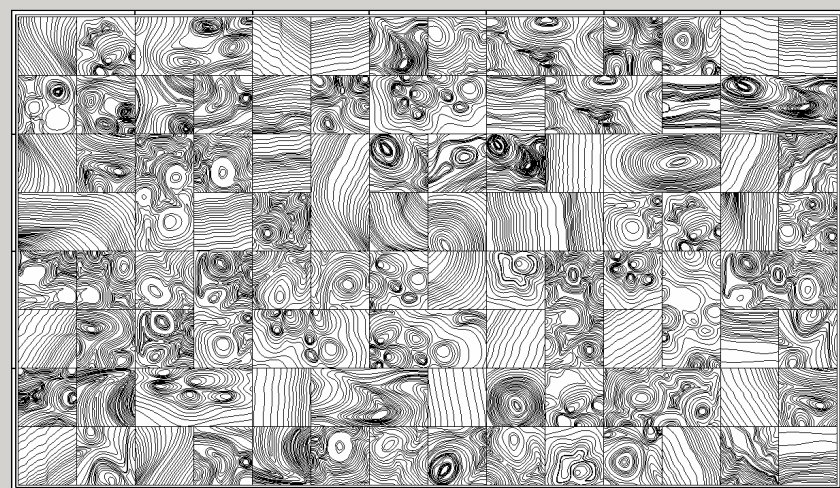

Sizes

All the dimensions are in millimeters.

1780 x 1030