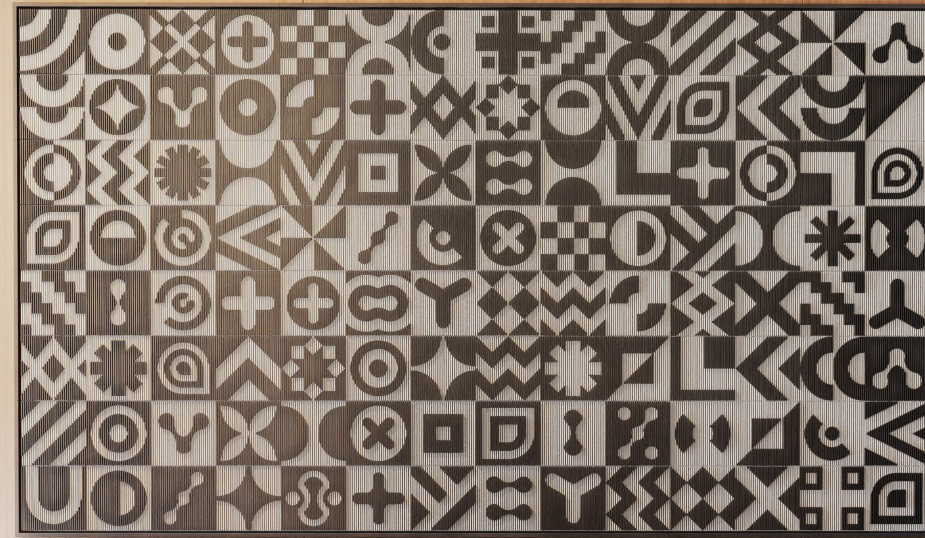

ENIGMA

Enigma

'Enigma' is a captivating series of modern artwork that challenges perception through clever optical illusions. Each piece in the collection features extruded forms derived from simple, contemporary shapes, creating a mesmerizing interplay of depth and dimension. The designs cleverly manipulate visual perspective, inviting viewers to engage with the art actively and discover new interpretations from different angles. A key feature of 'Enigma' is its size flexibility, allowing the artwork to be adapted to various spaces, from intimate home settings to expansive corporate environments. This versatility ensures that each installation can be tailored to its specific context, maximizing its visual impact. The collection is available in a diverse palette, ranging from bold, vibrant hues to subtle, monochromatic schemes. This color variety enables collectors to select pieces that complement their existing decor or make a striking statement as a focal point.

Enigma wall sculptures + Pink + White

Enigma wall sculptures in Monotone (White)

Color selection and ordering

Our esteemed Enigma design offers a sophisticated three-part color selection process, allowing you to personalize your product to your exact vision and requirement. This meticulous approach guarantees a final product that aligns perfectly with your aesthetic vision.