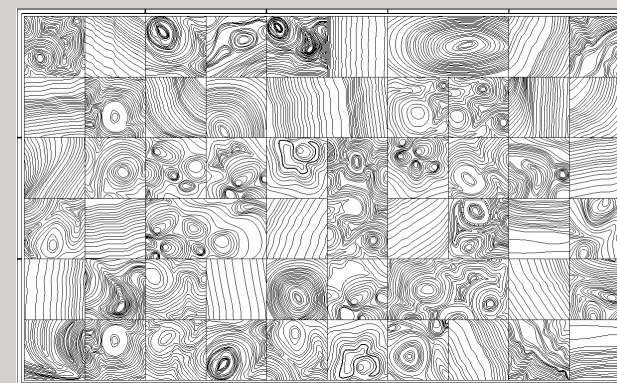

Sizes

All the dimensions are in millimeters.

1280 x 780