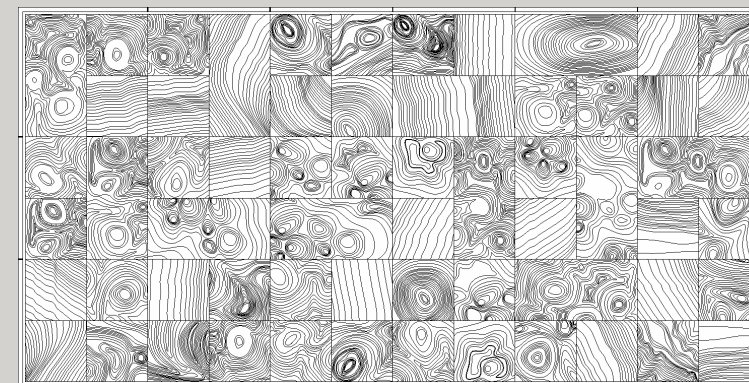

Sizes

All the dimensions are in millimeters.

1530 x 780