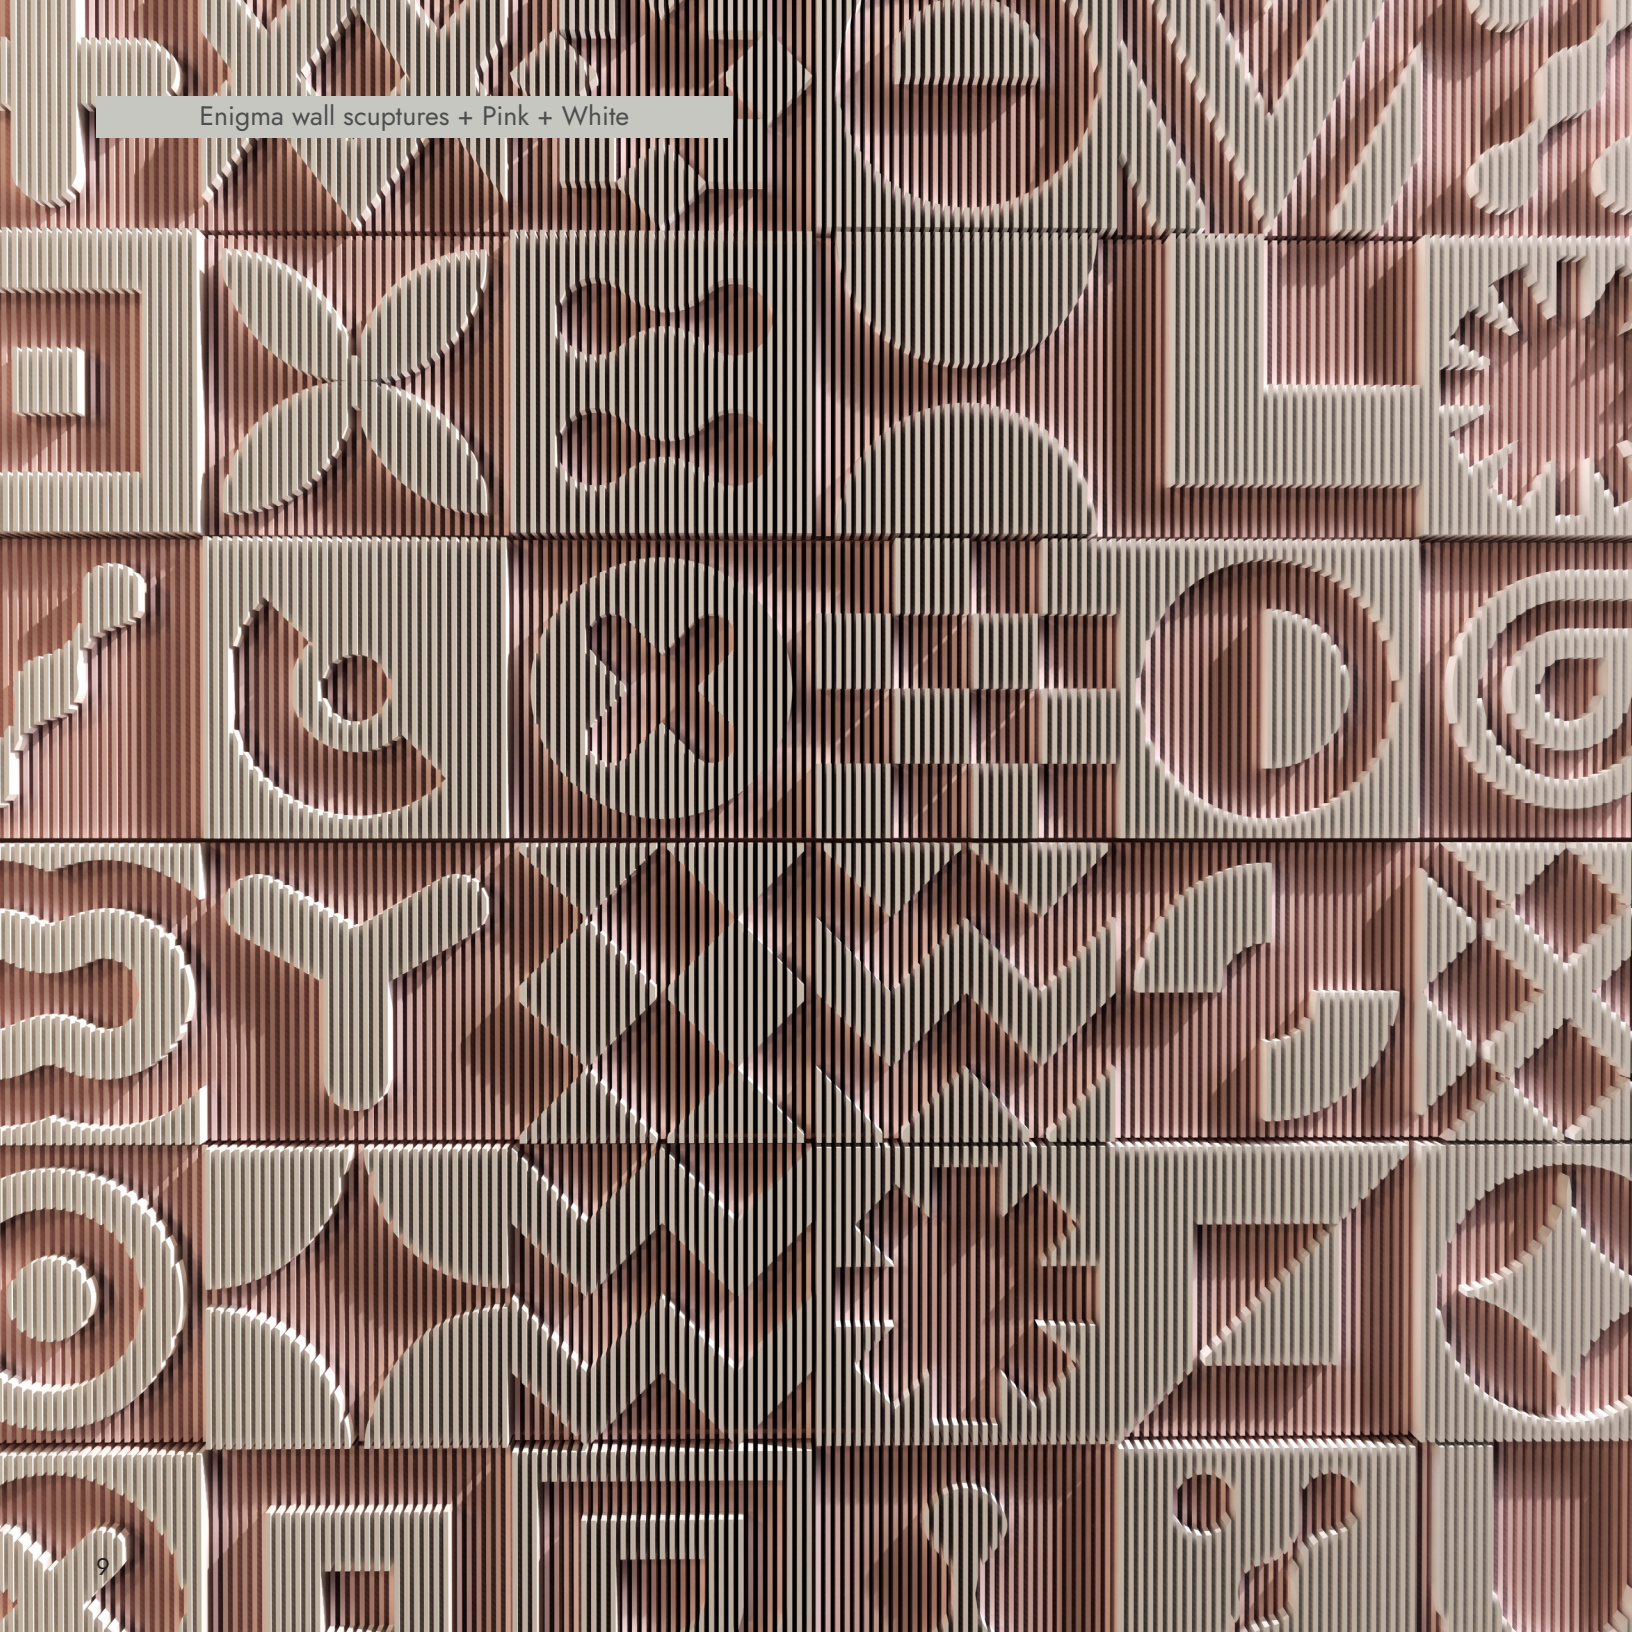

ENIGMA

Enigma

'Enigma' is a captivating series of modern artwork that challenges perception through clever optical illusions. Each piece in the collection features extruded forms derived from simple, contemporary shapes, creating a mesmerizing interplay of depth and dimension. The designs cleverly manipulate visual perspective, inviting viewers to engage with the art actively and discover new interpretations from different angles. A key feature of 'Enigma' is its size flexibility, allowing the artwork to be adapted to various spaces, from intimate home settings to expansive corporate environments. This versatility ensures that each installation can be tailored to its specific context, maximizing its visual impact. The collection is available in a diverse palette, ranging from bold, vibrant hues to subtle, monochromatic schemes. This color variety enables collectors to select pieces that complement their existing decor or make a striking statement as a focal point.

Enigma wall sculptures + Pink + White

Enigma wall sculptures in Monotone (White)

Color selection and ordering

Our esteemed Enigma design offers a sophisticated three-part color selection process, allowing you to personalize your product to your exact vision and requirement. This meticulous approach guarantees a final product that aligns perfectly with your aesthetic vision.