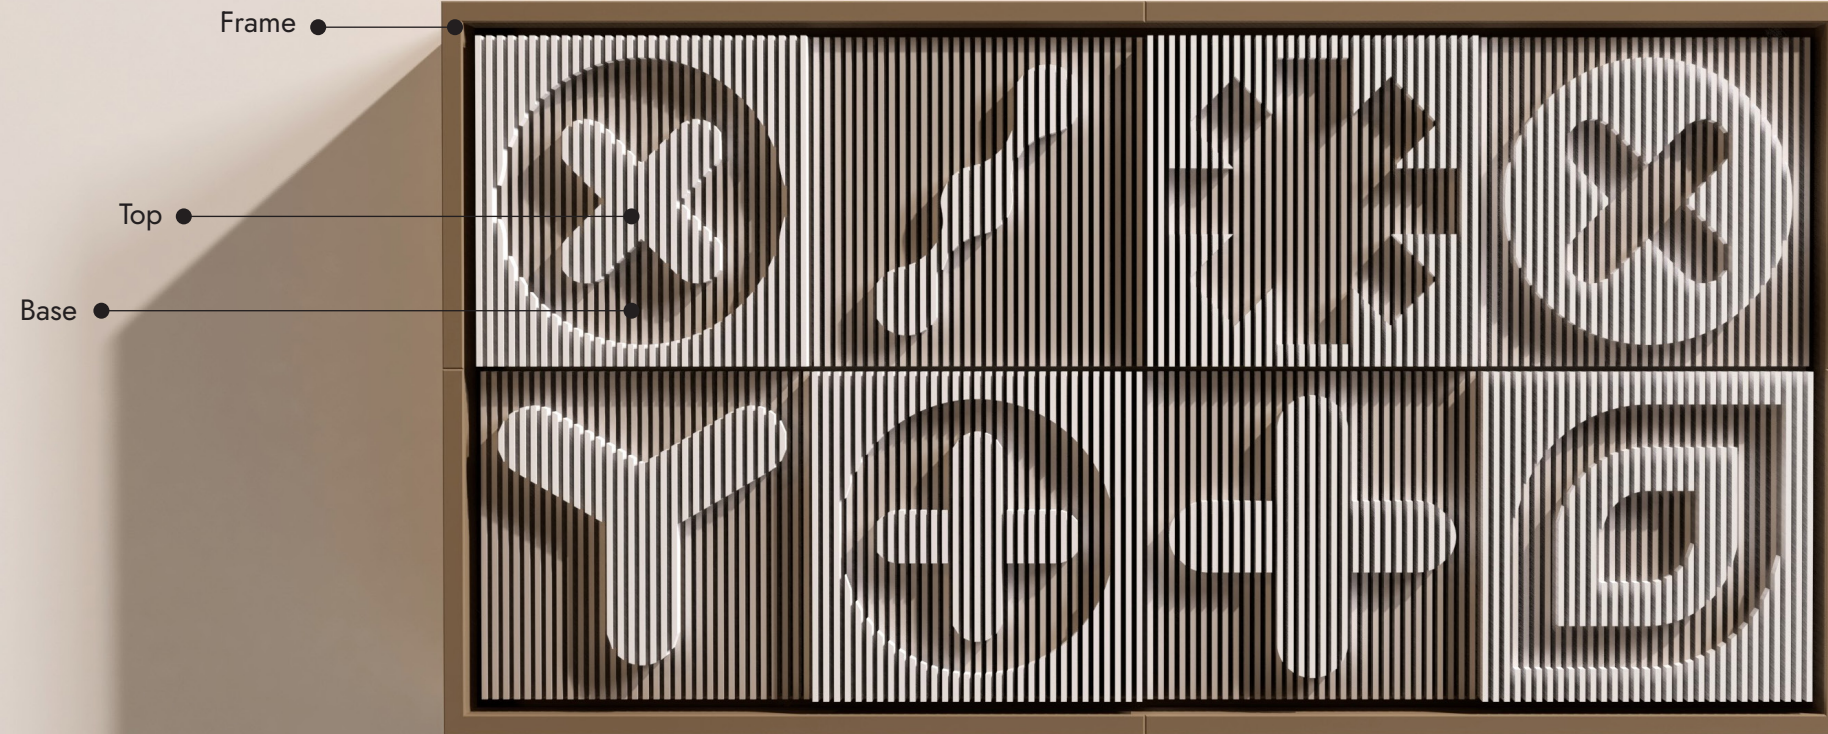

ENIGMA

Enigma

'Enigma' is a captivating series of modern artwork that challenges perception through clever optical illusions. Each piece in the collection features extruded forms derived from simple, contemporary shapes, creating a mesmerizing interplay of depth and dimension. The designs cleverly manipulate visual perspective, inviting viewers to engage with the art actively and discover new interpretations from different angles. A key feature of 'Enigma' is its size flexibility, allowing the artwork to be adapted to various spaces, from intimate home settings to expansive corporate environments. This versatility ensures that each installation can be tailored to its specific context, maximizing its visual impact. The collection is available in a diverse palette, ranging from bold, vibrant hues to subtle, monochromatic schemes. This color variety enables collectors to select pieces that complement their existing decor or make a striking statement as a focal point.

Enigma wall sculptures + Pink + White

Enigma wall sculptures in Monotone (White)

Color selection and ordering

Our esteemed Enigma design offers a sophisticated three-part color selection process, allowing you to personalize your product to your exact vision and requirement. This meticulous approach guarantees a final product that aligns perfectly with your aesthetic vision.