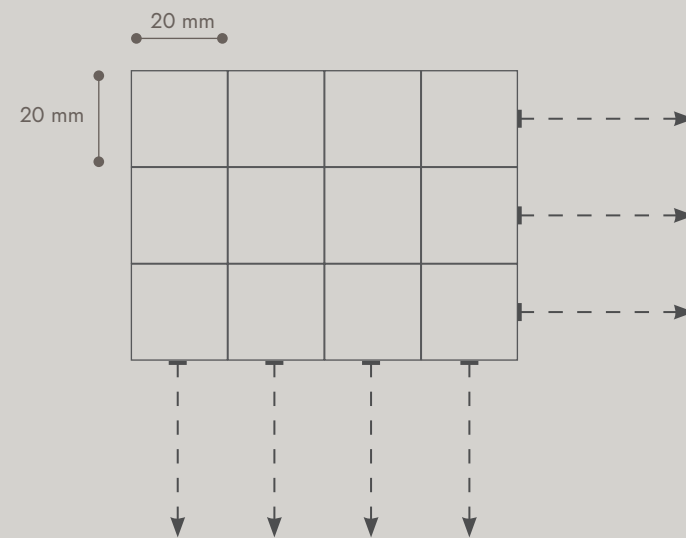

Bespoke sizes

For those seeking bespoke dimensions, our flexible system permits custom calculations. One may determine the desired size by adding multiples of 20 mm. This systematic approach to sizing ensures that each piece of wall art can be tailored to variable sizes, offering a perfect fit for any space while maintaining proportional integrity across all dimensions.

If the frame is required around the composition an additional 15 mm (Frame Thickness 10mm + shadow gap 5mm) can be added in all directions.

Each custom size project must be individually discussed. Please contact us using the email team@autanaart.com.