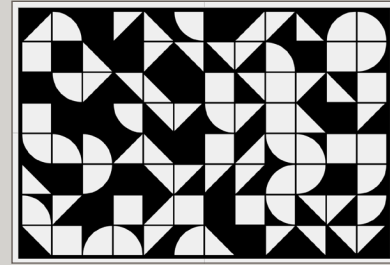

Lilac

Olive Green

Sage Green

White

Yellow

Sizes

All the dimensions are in millimeters.

630 x 430