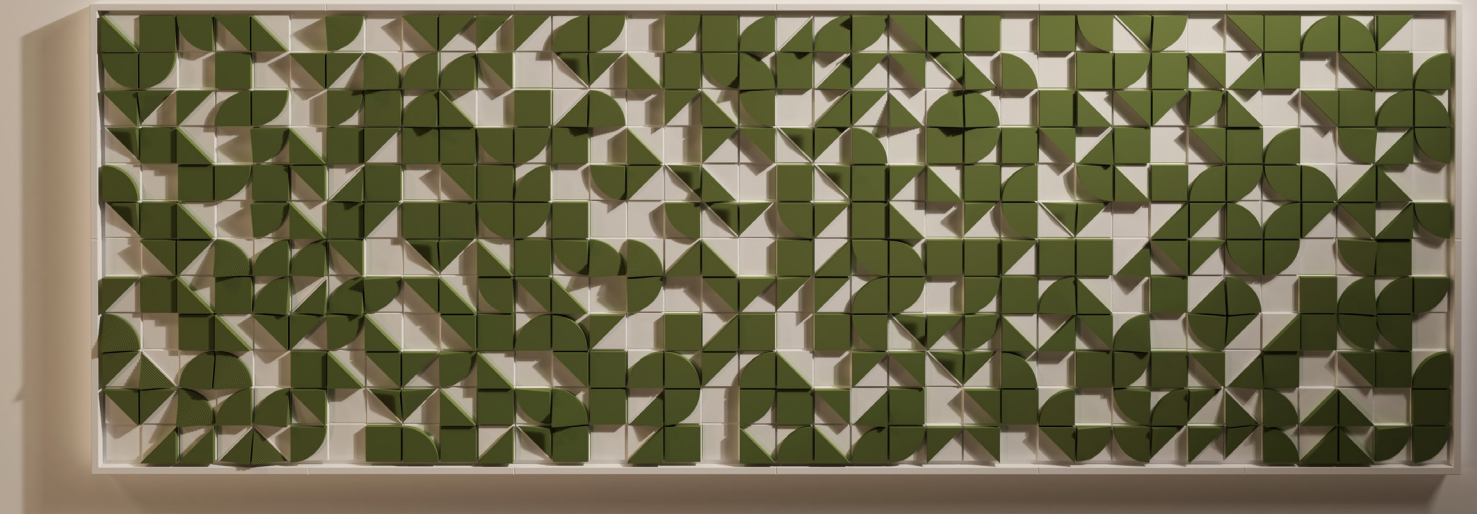

Versatile Color Palette

Eclipse wall sculptures offer a diverse color range, ensuring compatibility with various modern design schemes. From bold hues to subtle tones, the palette caters to different aesthetic preferences and functional requirements. This versatility allows for seamless integration into both residential and commercial spaces, enabling designers and homeowners to choose pieces that either complement existing decor or serve as focal points. The carefully curated color selection underscores the adaptability of Eclipse sculptures, making them suitable for a wide array of environments.

Perceptual Engagement

Eclipse Wall Art Sculptures explore optical illusions and perceptual effects, engaging viewers on multiple levels. Through clever use of shape, shadow, and perspective, these pieces create intriguing visual phenomena that shift with viewing angle and lighting conditions. This dynamic quality ensures continual engagement, offering new discoveries with each viewing. By challenging visual perception and inviting active participation, Eclipse sculptures transcend traditional art forms, becoming interactive pieces that stimulate both the eye and the mind.

Versatile Color Palette

Eclipse - Art for Majlis - Blue + Yellow

Eclipse - Wall Sculptures - Living Room
White + Olive Green
White + Cherry Red

Eclipse - Luxury Bedroom - Muted Pink + Beige

Eclipse - Luxury Bedroom - Muted Pink + Beige