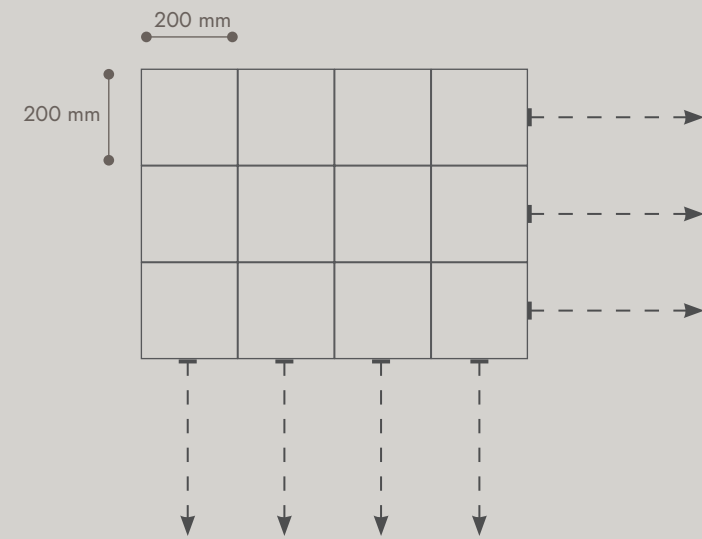

Bespoke sizes

For those seeking bespoke dimensions, our flexible system permits custom calculations. One may determine the desired size by adding multiples of 200 mm. This systematic approach to sizing ensures that each piece of wall art can be tailored to variable sizes, offering a perfect fit for any space while maintaining proportional integrity across all dimensions. If the frame is required around the composition an additional 15 mm (Frame Thickness 10mm + shadow gap 5mm) can be added in all directions.

Each custom size project must be individually discussed. Please contact us using the email team@autanaart.com.