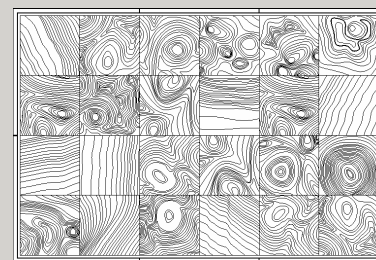

Lilac

Olive Green

Sage Green

White

Yellow

Sizes

All the dimensions are in millimeters.

3030 x 530

2030 x 780

1780 x 1030

1530 x 780

1280 x 780

1530 x 530

1280 x 530

1280 x 530

780 x 530